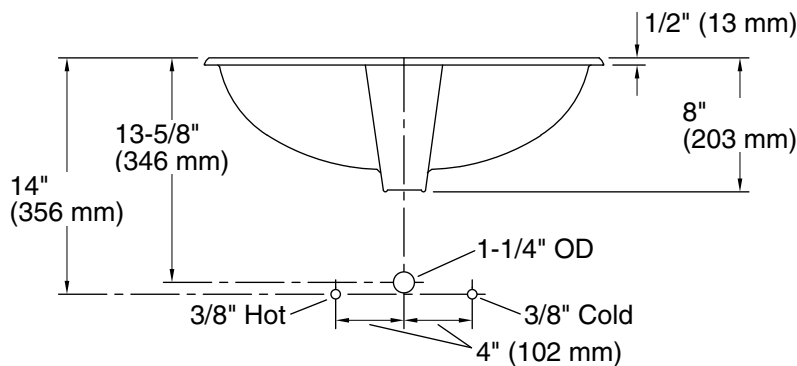

Empress Bouquet™ Vintage® Under-mount Bathroom Sink K-14273-SMC

Note: Waterproof unprotected overhang area on the underside of wood counter.