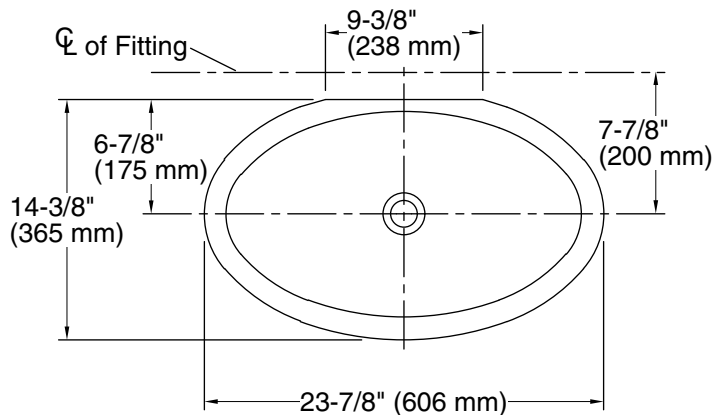

Empress Bouquet™ Vintage® Under-mount Bathroom Sink K-14273-SMC

Note: Waterproof unprotected overhang area on the underside of wood counter.