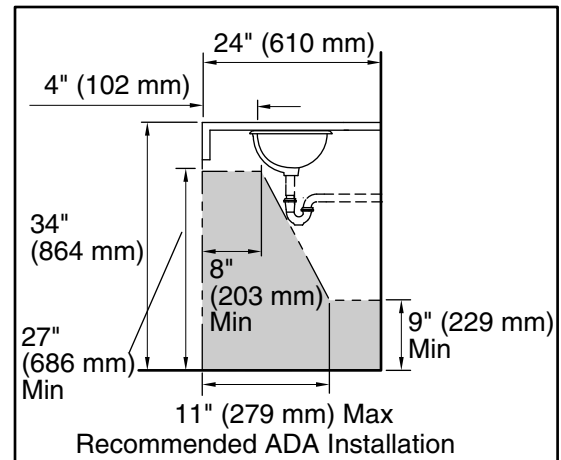

## Technical Information

All product dimensions are nominal.

- Bowl configuration: Single
- Installation: Under-mount
- Bowl area (Only): Length: 21" (533 mm)  
Width: 12" (305 mm)  
Water depth: 4-7/8" (124 mm)
- Drain hole: 1-3/4" (44 mm)
- Template: 1046699-7, required, not included