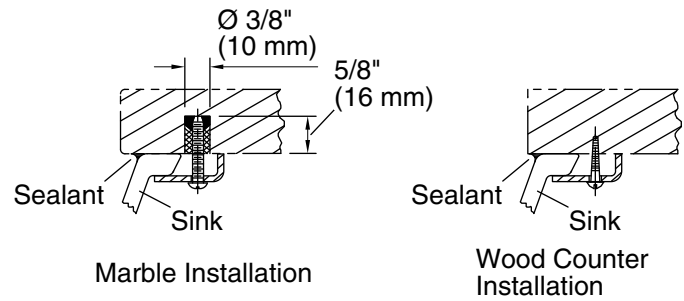

Empress Bouquet™ Vintage® Under-mount Bathroom Sink K-14273-SMC

Note: Waterproof unprotected overhang area on the underside of wood counter.